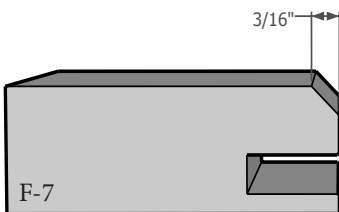

Style	2 1/4" W x H // 56mm W x H	3" W x H // 76mm W x H
Square Glass Frame	6 5/8 x 6 5/8 169 x 169	8 1/8 x 8 1/8 207 x 207

Available With:
- Vinyl Insert
or
- Routing out Back