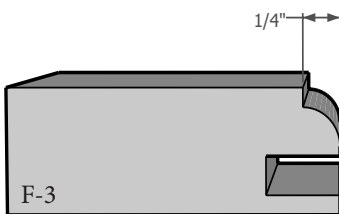

Style	2 1/4" W x H // 56mm W x H	3" W x H // 76mm W x H
Square Glass Frame	6 11/16 x 6 11/16 170 x 170	8 3/16 x 8 3/16 208 x 208

Available With:
- Vinyl Insert
or
- Routing out Back