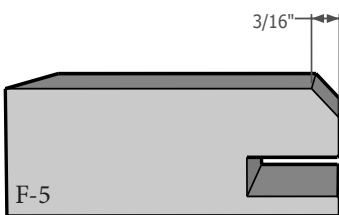

Style	2 1/4" W x H // 56mm W x H	3" W x H // 76mm W x H
Square Glass Frame	6 5/8 x 6 5/8 169 x 169	8 1/8 x 8 1/8 207 x 207

Available With:
- Vinyl Insert
or
- Routing out Back