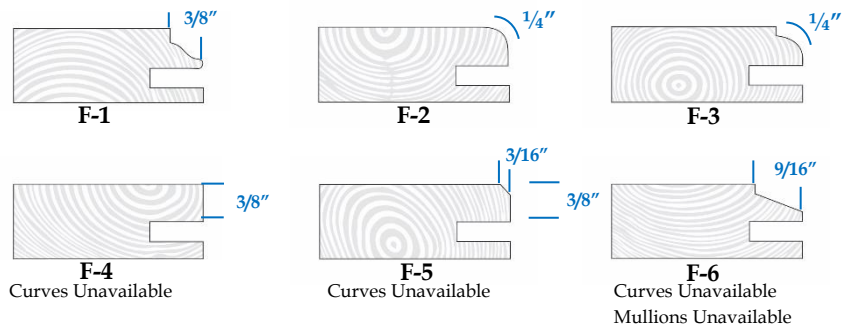

\*Available in Raised Panel Only

### Frame Profiles

\*\*All doors are finished to 13/16"

### Panel Profiles

\*\*All Panels are 5/8" thick and flush with the tops of frames unless otherwise stated.