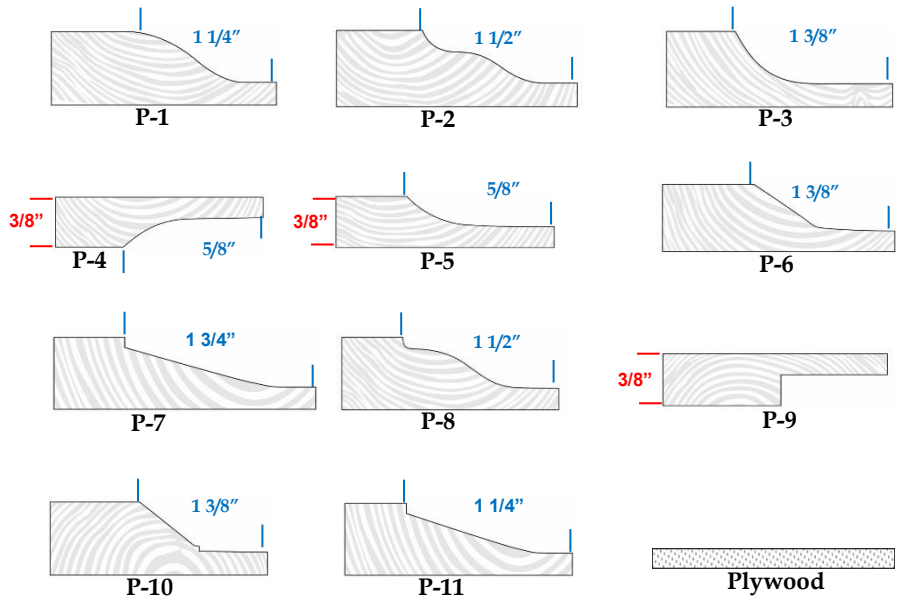

\*Available in Raised Panel Only

### Panel Profiles

\*\*All Panels are 5/8" thick and flush with the tops of frames unless otherwise stated.